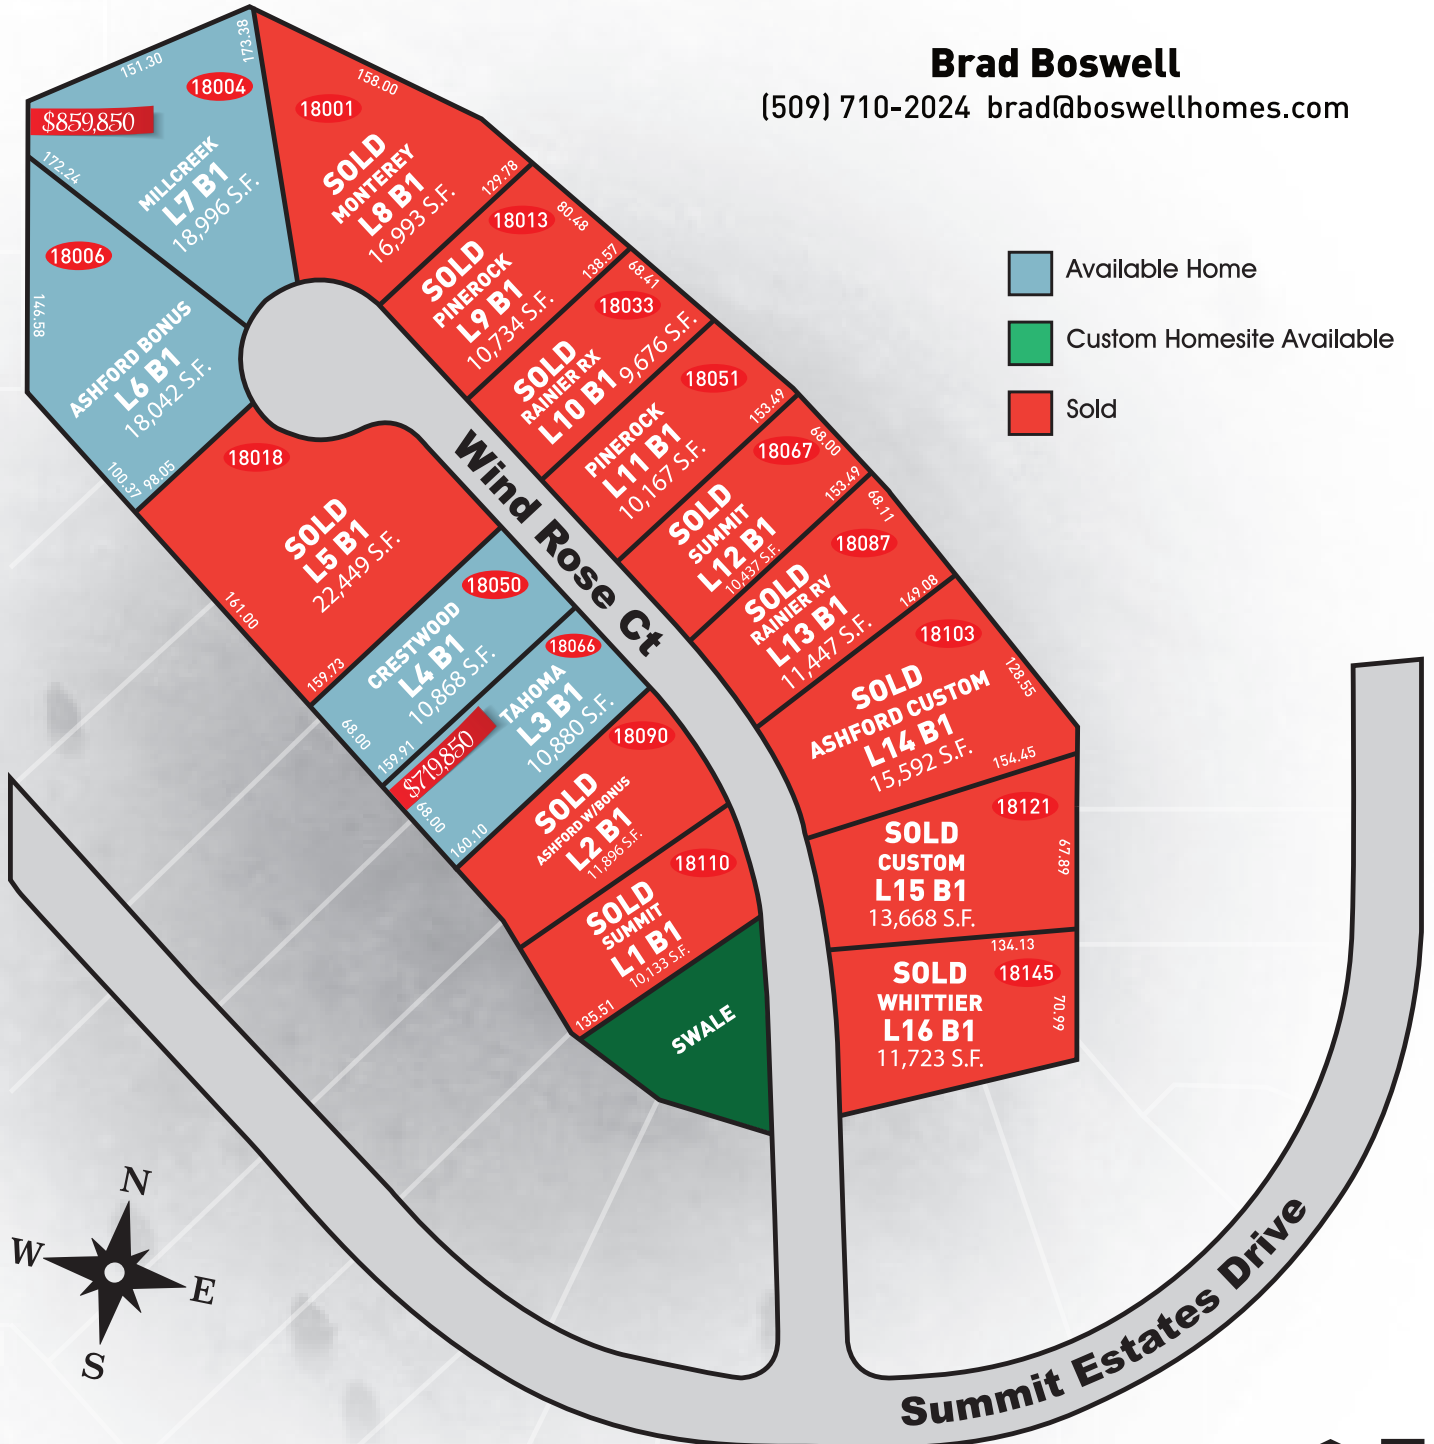

RE/MAX of Spokane
 12810 E. Nora, Ste E
 Spokane Valley, WA 99216

FAIRMONT

— ESTATES —

PHASE 4

Brad Boswell

(509) 710-2024 brad@boswellhomes.com

www.mycamdenhome.com

Revised
2/17/25