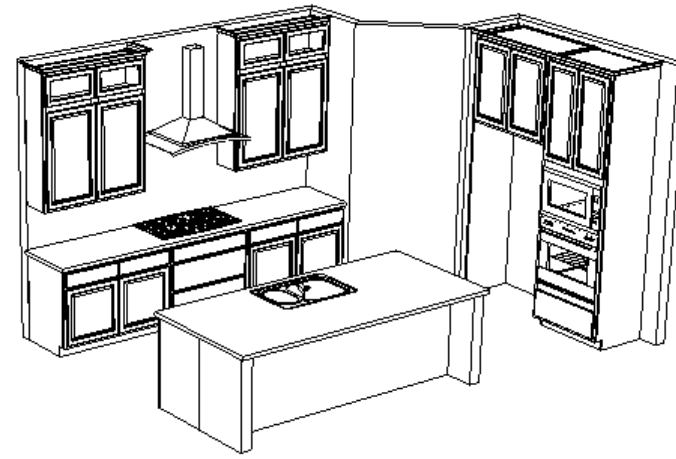

KITCHEN CABINET HARDWARE :

MASTER & POWDER BATH SINKS:

Camden HOMES

KITCHEN PERIMETER CABINETS ONLY: