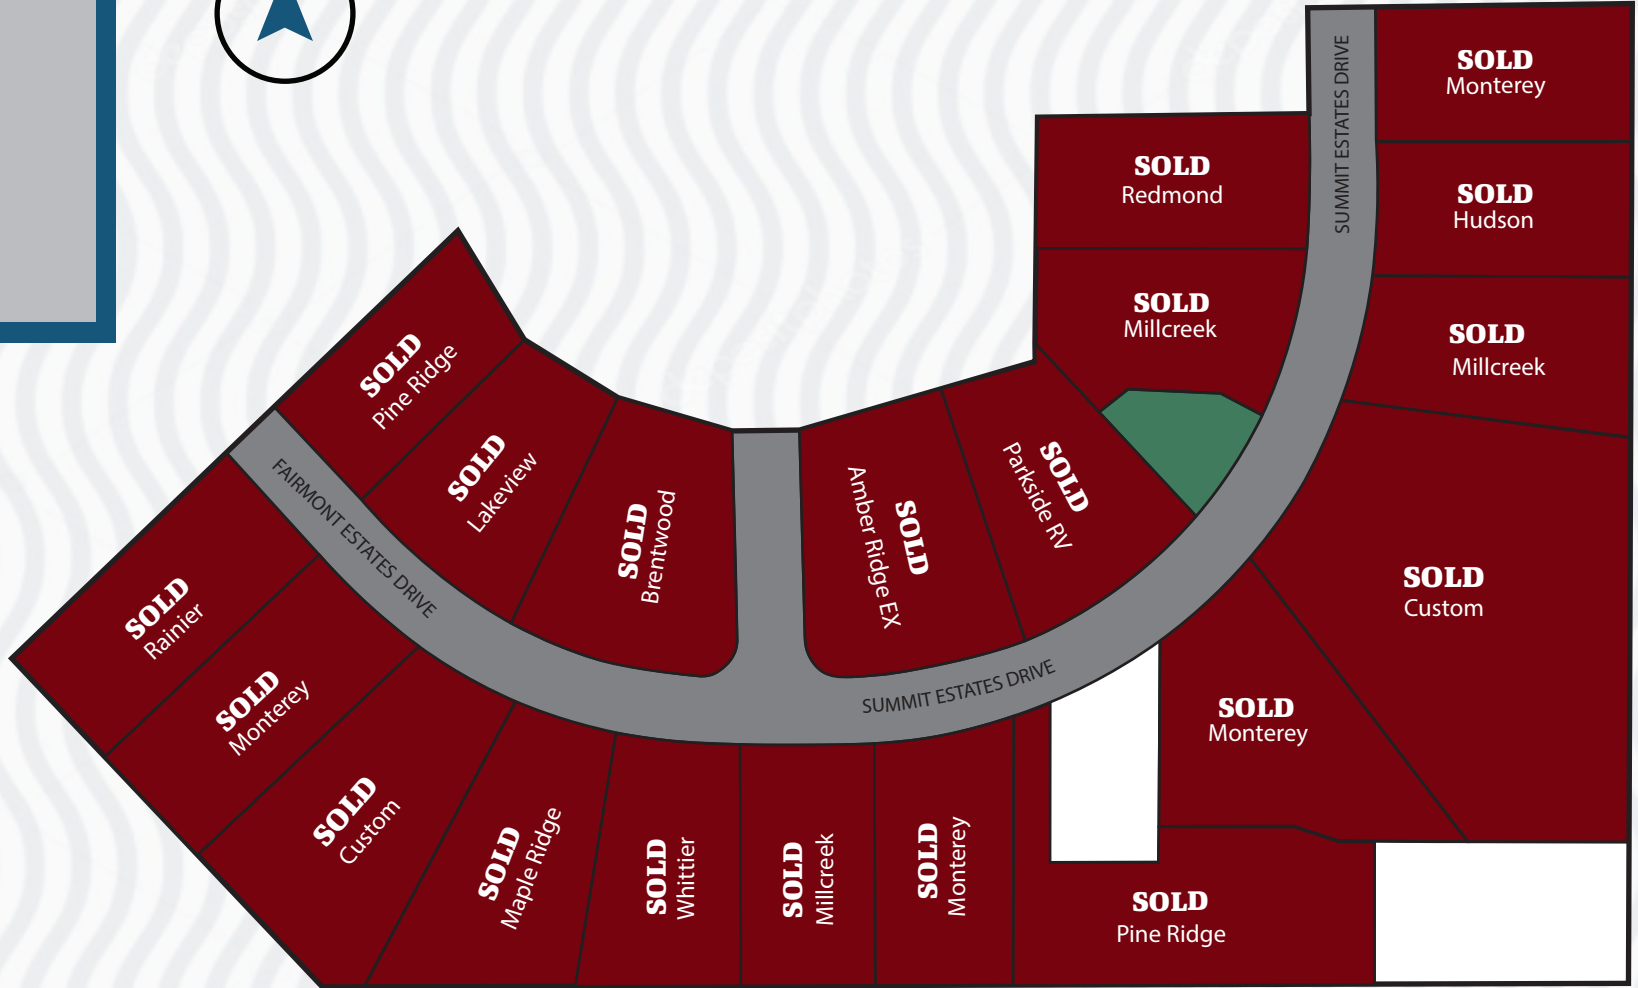

Fairmont Estates Phase II
Greenacres, WA

- MODEL HOME
- Available Custom Lot
- Available
- Coming Soon
- SOLD
- Common Area

Brad Boswell
(509) 710-2024
brad@boswellhomes.com

RE/MAX
OF SPOKANE

UPDATED 10/25/2023