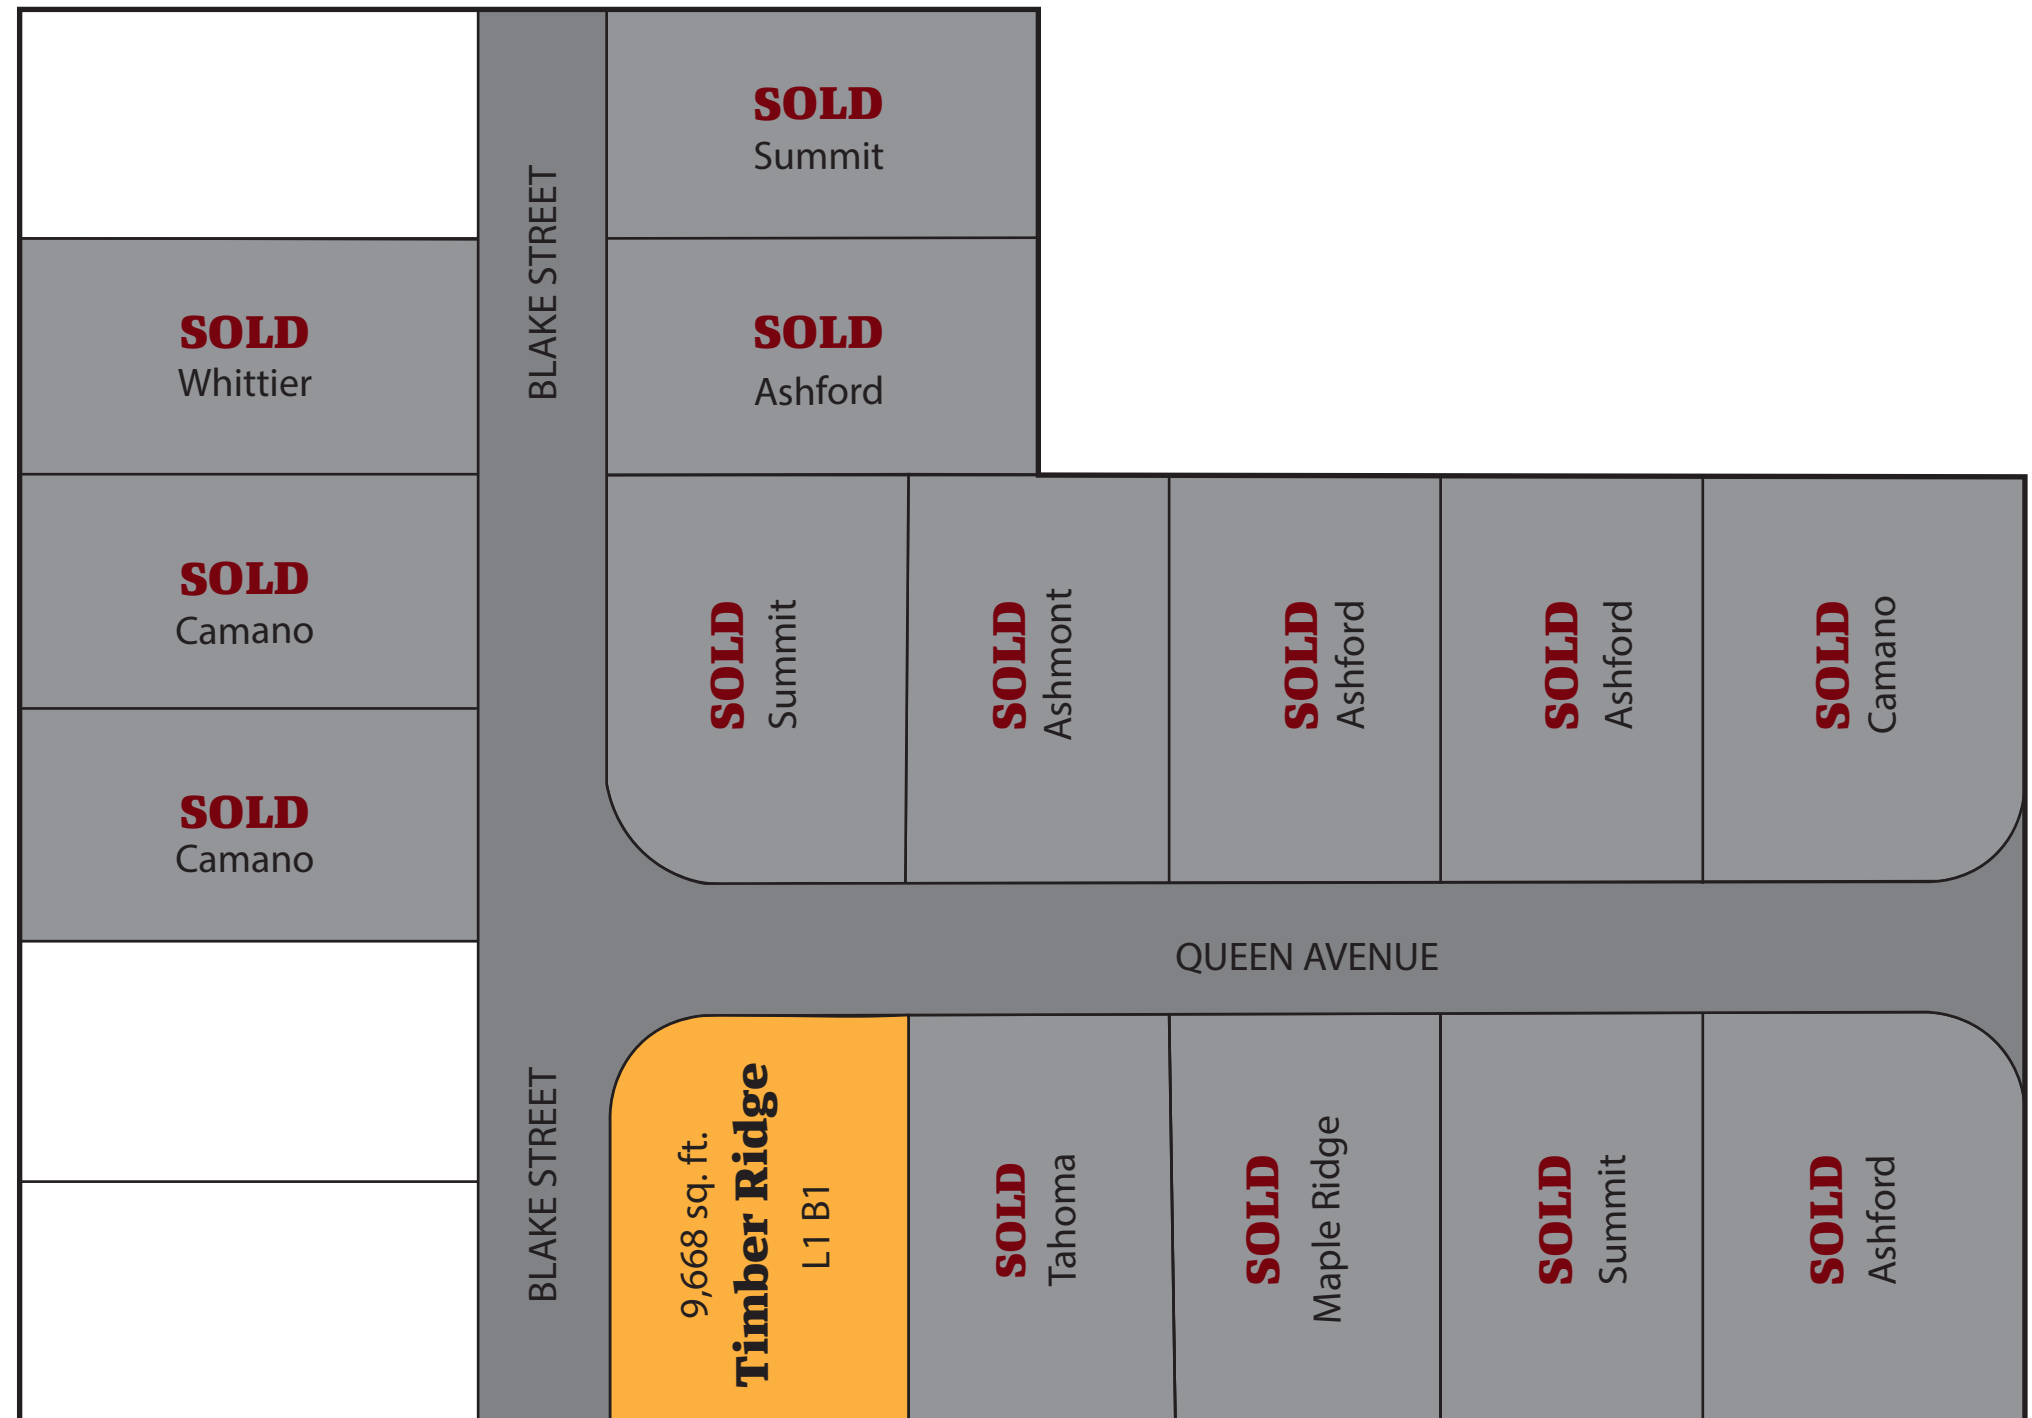

The Meadows Phase II

Spokane Valley, WA

- Available
- Coming Soon
- SOLD
- Park

UPDATED 01/04/2022

Brad Boswell
 (509) 710-2024
 brad@boswellhomes.com